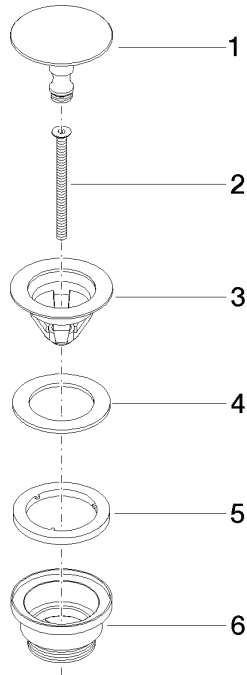

Basin Waste without press-closing 1 1/4" - Brushed Platinum

IMO

10 126 970

Fits: IMO, LULU, MADISON, MEM, TARA,
CL.1, LISSÉ, VAIA, META, CYO

	Brushed Platinum	10 126 970-06
	Chrome	10 126 970-00
	Platinum	10 126 970-08
	Durabrand (23kt Gold)	10 126 970-09
	Dark Chrome	10 126 970-19
	Light Gold	10 126 970-26
	Brushed Light Gold	10 126 970-27
	Brushed Durabrand (23kt Gold)	10 126 970-28
	Matte Black	10 126 970-33
	Brushed Bronze	10 126 970-42
	Brushed Champagne (22kt Gold)	10 126 970-46
	Champagne (22kt Gold)	10 126 970-47
	Brushed Chrome	10 126 970-93
	Brushed Dark Platinum	10 126 970-99

Basin Waste without press-closing 1 1/4" - Brushed Platinum

IMO

10 126 970

Only suitable for sinks without an overflow.

10 126 970

mm [inches]

10 126 970

Parts for other finishes can be found here: [Chrome](#)

Spare parts list

No.	Item Number	Name	Quantity used	Delivery time
1	09 31 20 097-06	plug	1	10
2	09 30 30 179 90	screw	1	2
3	09 11 01 038-06	cup	1	10
4	09 14 05 061 90	seal	1	2
5	09 14 03 153 90	seal	1	2
6	09 11 10 156-06	connection	1	10