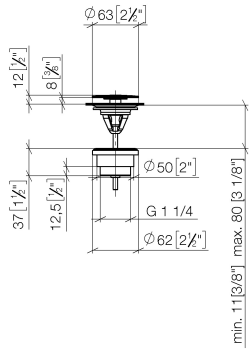

Basin Waste without press-closing 1 1/4" - Brushed Platinum

IMO

10 126 970

Fits: IMO, LULU, MADISON, MEM, TARA,
CL.1, LISSÉ, VAIA, META, CYO

	Brushed Platinum	10 126 970-06
	Chrome	10 126 970-00
	Platinum	10 126 970-08
	Durabrand (23kt Gold)	10 126 970-09
	Dark Chrome	10 126 970-19
	Light Gold	10 126 970-26
	Brushed Light Gold	10 126 970-27
	Brushed Durabrand (23kt Gold)	10 126 970-28
	Matte Black	10 126 970-33
	Brushed Bronze	10 126 970-42
	Brushed Champagne (22kt Gold)	10 126 970-46
	Champagne (22kt Gold)	10 126 970-47
	Brushed Chrome	10 126 970-93
	Brushed Dark Platinum	10 126 970-99

Basin Waste without press-closing 1 1/4" - Brushed Platinum

IMO

10 126 970

Only suitable for sinks without an overflow.

10 126 970

mm [inches]

10 126 970

Parts for other finishes can be found here: [Chrome](#)

Spare parts list

No.	Item Number	Name	Quantity used	Delivery time
1	09 31 20 097-06	plug	1	10
2	09 30 30 179 90	screw	1	2
3	09 11 01 038-06	cup	1	10
4	09 14 05 061 90	seal	1	2
5	09 14 03 153 90	seal	1	2
6	09 11 10 156-06	connection	1	10